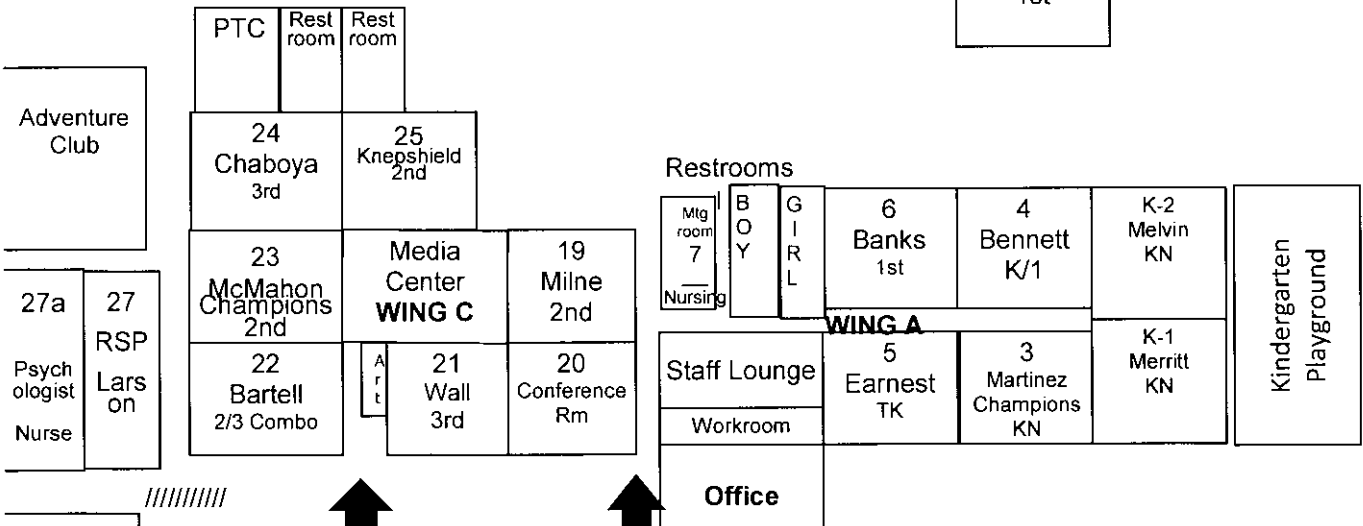

Summerhill Entrance

Sepulvado, Walker, Huey, Warner, Enter Here

PLAYGROUND

PLAYGROUND EQUIPMENT

SOUTH

Kick Ball Area

Picnic Tables

EAST

WEST

Bike Racks

Gate 4
Chaboya, Wall,
Bartell, Knepshield
Enter Here

Gate 3
Milne, Lane, Stipp,
Banks, Bennett
Enter Here

Gate 2
Earnest
Enter Here

Gate 1
Melvin/Merritt
Enter Here

NORTH
Parking Lot

Gates

1 2 3 4

Imagery ©2020 Maxar Technologies, U.S. Geological Survey, USDA Farm Service Agency, Map data ©2020 100 ft

Main Entrance

Summerhill Entrance