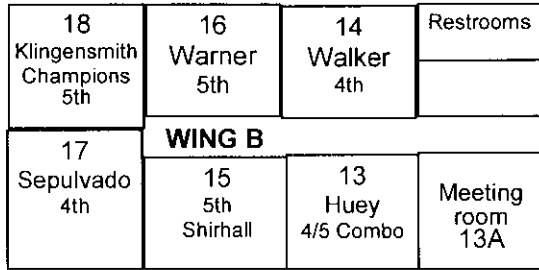

Summerhill Entrance

Sepulvado, Walker, Huey, Warner, Enter Here

PLAYGROUND

PLAYGROUND EQUIPMENT

SOUTH

Kick Ball Area

Picnic Tables

EAST

WEST

Bike Racks

Gate 4
Chaboya, Wall,
Bartell, Knepshield
Enter Here

Gate 3
Milne, Lane, Stipp,
Banks, Bennett
Enter Here

Gate 2
Earnest
Enter Here

Gate 1
Melvin/Merritt
Enter Here

NORTH
Parking Lot

Gates