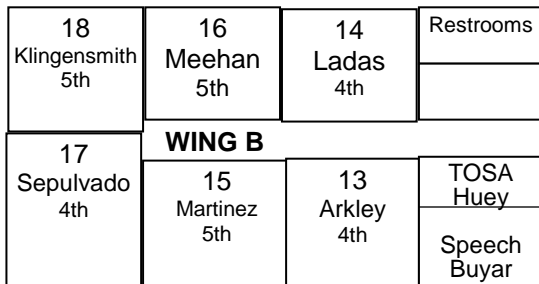

Crestmont 2022-2023

PLAYGROUND

PLAYGROUND
EQUIPMENT

SOUTH

Kick Ball Area

Picnic
Tables

EAST

WEST

NORTH

Parking Lot