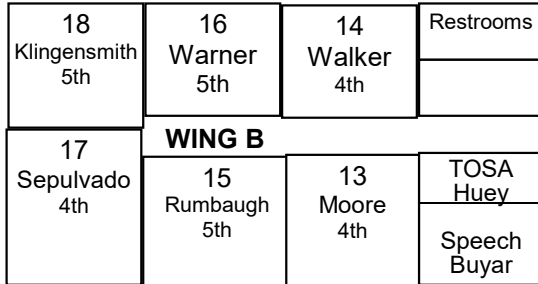

Crestmont 2021-2022

PLAYGROUND

PLAYGROUND
EQUIPMENT

SOUTH

Kick Ball Area

Picnic
Tables

EAST

WEST

NORTH

Parking Lot