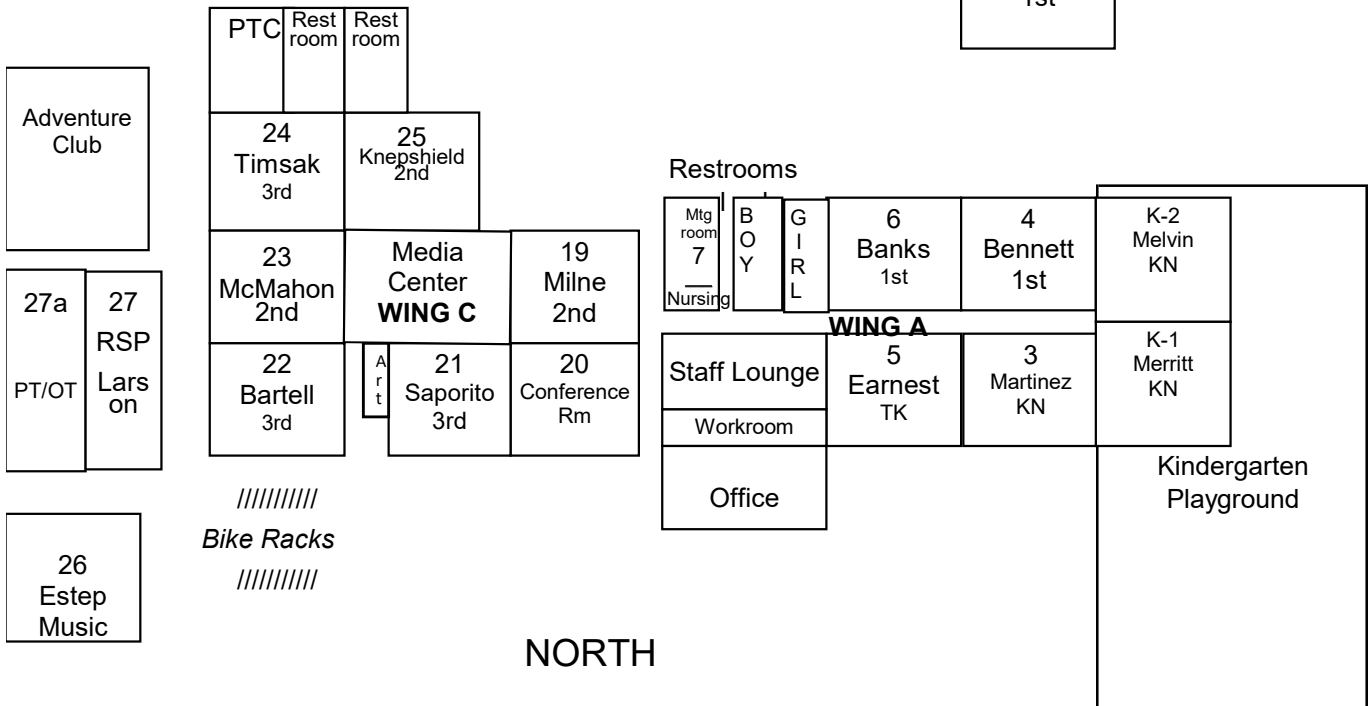

Crestmont 2021-2022

PLAYGROUND

PLAYGROUND
EQUIPMENT

SOUTH

Kick Ball Area

Picnic
Tables

EAST

WEST

NORTH

Parking Lot